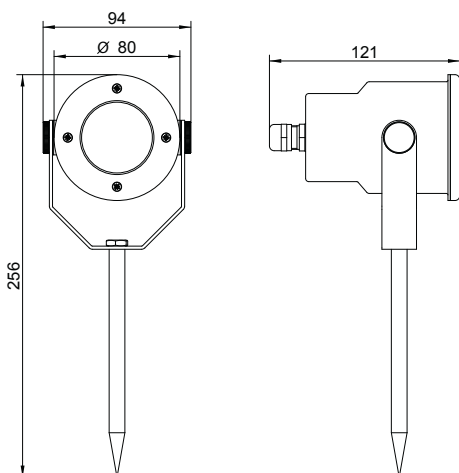

GARDEN MASTER LED

Ground mounted LED luminaire. Body is made of stainless steel and aluminium and available in all RAL colours. Light source - GU10 retrofit LED lamp included.

Index no.	Lumen output	Wattage	Colour temp.	Colour rendering index	Lifetime	Weight
005744.350/827/36	350 lm	5 W	2700 K	Ra > 80	15.000 h	0,60 kg
005744.360/830/36	360 lm	5 W	3000 K	Ra > 80	15.000 h	0,60 kg
005744.380/840/36	380 lm	5 W	4000 K	Ra > 80	15.000 h	0,60 kg
005744.360/830/60	360 lm	5 W	3000 K	Ra > 80	15.000 h	0,60 kg
005744.380/840/60	380 lm	5 W	4000 K	Ra > 80	15.000 h	0,60 kg