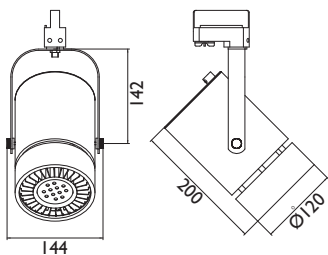

COIN TUBE

Track mounted LED spot lamp. Body is made of steel and aluminium. All RAL colours are available. Light source - Osram PrevaLED COIN III.

High quality, energy efficient white LED light with CRI 80 and more. Replacement for 75W halogen lamps.

Applications:

- Retail: shop windows, wall - washing, accent and display lighting
- Hospitality: lobbies, reception areas
- Recreation: museums, galleries, theatres

Index no.	Lumen output	Wattage	Colour temp.	Colour rendering index	Lifetime	Beam angle	Weight
003409.2400/827/24D	2400 lm	22 W	2700 K	Ra > 80	50,000 h	24°	1,80 kg
003409.2400/830/24D	2400 lm	22 W	3000 K	Ra > 80	50,000 h	24°	1,80 kg
003409.2400/840/24D	2400 lm	22 W	4000 K	Ra > 80	50,000 h	24°	1,80 kg
003409.2400/827/40D	2400 lm	22 W	2700 K	Ra > 80	50,000 h	40°	1,80 kg
003409.2400/830/40D	2400 lm	22 W	3000 K	Ra > 80	50,000 h	40°	1,80 kg
003409.2400/840/40D	2400 lm	22 W	4000 K	Ra > 80	50,000 h	40°	1,80 kg
003409.3600/827/24D	3600 lm	33 W	2700 K	Ra > 80	50,000 h	24°	1,80 kg
003409.3600/830/24D	3600 lm	33 W	3000 K	Ra > 80	50,000 h	24°	1,80 kg
003409.3600/840/24D	3600 lm	33 W	4000 K	Ra > 80	50,000 h	24°	1,80 kg
003409.3600/827/40D	3600 lm	33 W	2700 K	Ra > 80	50,000 h	40°	1,80 kg
003409.3600/830/40D	3600 lm	33 W	3000 K	Ra > 80	50,000 h	40°	1,80 kg
003409.3600/840/40D	3600 lm	33 W	4000 K	Ra > 80	50,000 h	40°	1,80 kg