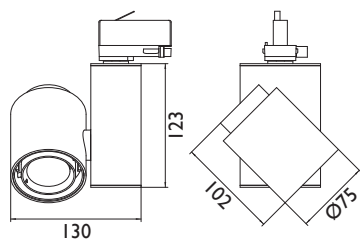

# IMO LED MINI

Track mounted LED spot lamp. Body is made of steel and aluminium and it is available in all RAL colours. Light source - Philips, Osram or Tridonic LED module. Standard EVG ballast. High quality, energy efficient white LED light with CRI 80 and more.

**Applications:**

- Retail: shop windows, wall - washing, accent and display lighting
- Hospitality: lobbies, reception areas
- Recreation: museums, galleries, theatres

Index no.	Lumen output	Wattage	Colour temp.	Colour rendering index	Lifetime	Weight
004994.2000/827	2000 lm	16 W	2700 K	Ra > 80	50.000 h	1,10 kg
004994.2000/830	2000 lm	15 W	3000 K	Ra > 80	50.000 h	1,10 kg
004994.2000/840	2000 lm	14 W	4000 K	Ra > 80	50.000 h	1,10 kg
004994.3000/827	3000 lm	24 W	2700 K	Ra > 80	50.000 h	1,10 kg
004994.3000/830	3000 lm	23 W	3000 K	Ra > 80	50.000 h	1,10 kg
004994.3000/840	3000 lm	21 W	4000 K	Ra > 80	50.000 h	1,10 kg
004994.2000/927	2000 lm	19 W	2700 K	Ra > 90	50.000 h	1,10 kg
004994.2000/930	2000 lm	19 W	3000 K	Ra > 90	50.000 h	1,10 kg
004994.2000/940	2000 lm	17 W	4000 K	Ra > 90	50.000 h	1,10 kg
004994.3000/927	3000 lm	28 W	2700 K	Ra > 90	50.000 h	1,10 kg
004994.3000/930	3000 lm	28 W	3000 K	Ra > 90	50.000 h	1,10 kg
004994.3000/940	3000 lm	25 W	4000 K	Ra > 90	50.000 h	1,10 kg
004994.3000/930CW	3000 lm	34 W	3000 K	Ra > 90	50.000 h	1,10 kg