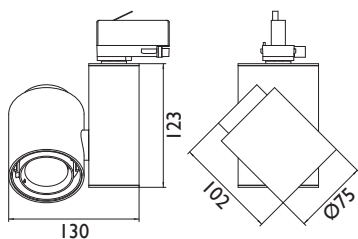

IMO LED MINI

Track mounted LED spot lamp. Body is made of steel and aluminium and it is available in all RAL colours. Light source - Philips, Osram or Tridonic LED module. Standard EVG ballast. High quality, energy efficient white LED light with CRI 80 and more.

Applications:

- Retail: shop windows, wall - washing, accent and display lighting
- Hospitality: lobbies, reception areas
- Recreation: museums, galleries, theatres

Index no.	Lumen output	Wattage	Colour temp.	Colour rendering index	Lifetime	Weight
004994.2000/827	2000 lm	16 W	2700 K	Ra > 80	50.000 h	1,10 kg
004994.2000/830	2000 lm	15 W	3000 K	Ra > 80	50.000 h	1,10 kg
004994.2000/840	2000 lm	14 W	4000 K	Ra > 80	50.000 h	1,10 kg
004994.3000/827	3000 lm	24 W	2700 K	Ra > 80	50.000 h	1,10 kg
004994.3000/830	3000 lm	23 W	3000 K	Ra > 80	50.000 h	1,10 kg
004994.3000/840	3000 lm	21 W	4000 K	Ra > 80	50.000 h	1,10 kg
004994.2000/927	2000 lm	19 W	2700 K	Ra > 90	50.000 h	1,10 kg
004994.2000/930	2000 lm	19 W	3000 K	Ra > 90	50.000 h	1,10 kg
004994.2000/940	2000 lm	17 W	4000 K	Ra > 90	50.000 h	1,10 kg
004994.3000/927	3000 lm	28 W	2700 K	Ra > 90	50.000 h	1,10 kg
004994.3000/930	3000 lm	28 W	3000 K	Ra > 90	50.000 h	1,10 kg
004994.3000/940	3000 lm	25 W	4000 K	Ra > 90	50.000 h	1,10 kg
004994.3000/930CW	3000 lm	34 W	3000 K	Ra > 90	50.000 h	1,10 kg