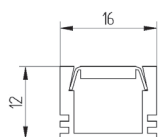

Index no.	Description
002764	PROFI LED STRIPE - please put the index number of the chosen LED stripe after the index number of aluminum profile

Index no.	Description
002765	PROFI LED STRIPE - R - please put the index number of the chosen LED stripe after the index number of aluminum profile