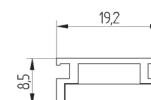

Index no.	Description
002764	PROFI LED STRIPE - please put the index number of the chosen LED stripe after the index number of aluminum profile

Index no.	Description
002765	PROFI LED STRIPE - R - please put the index number of the chosen LED stripe after the index number of aluminum profile