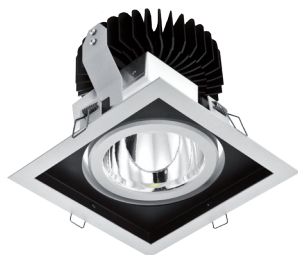

UNO FORTIMO

Recessed adjustable LED luminaire.

Body is made of steel and aluminium and it is available in all RAL colours.

Light source - Philips, Osram or Tridonic LED module. Standard EVG ballast, DALI or Touch Dali version on request. Passive cooling.

High quality, energy efficient white LED light with CRI 80 and more.

Applications:

- Retail: shop windows, wall - washing, accent and display lighting
- Hospitality: lobbies, reception areas, restaurants, bars, elevators
- Recreation: museums, galleries, theatres and other public places