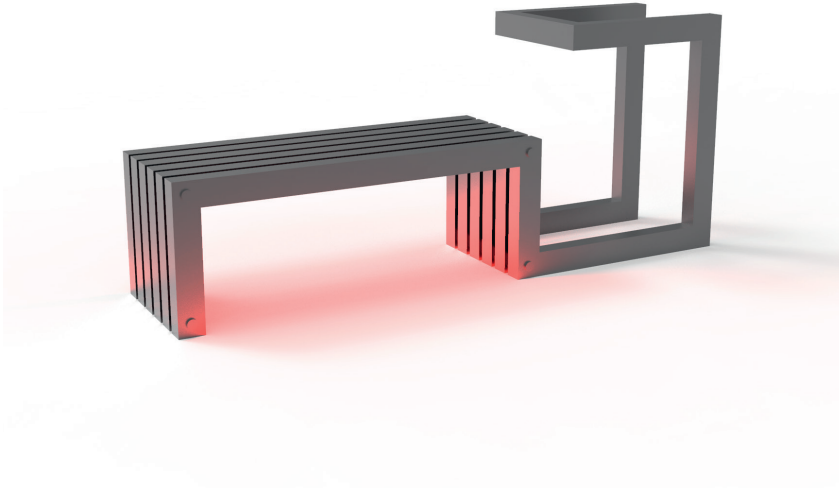

ALU BENCH

Aluminum bench with RGBW lighting from below. The product is available in any color from the RAL palette. Bench size can be made to order. Available additional elements such as a trash bin, ashtray, etc. The bench fits perfectly with the H-Light luminaire.

Mounting:	Directly on the ground
Body material:	Aluminium
Colour:	Standard gray RAL 9006, other RAL colours on request (please add RAL code after index number)
LED module:	RGBW LED stripes
Colour temperature:	RGBW, other on request
Colour Rendering Index (CRI):	>80 in standard
Driver:	Electronic driver with remote colour controller
Emergency unit:	N/A
Movement sensor:	N/A
Daylight control sensor:	N/A
Operating temperature range:	- 20°C ... +40°C
IP Class:	IP65
Power:	220-240V 50/60Hz
Lighting direction:	Direct lighting
Reflector type:	N/A
Light distribution:	Symmetric
Diffusor:	Clear acrylic diffusor
General data:	5 Years standard warranty

Wattage of products may vary due to constant LED efficacy improvements. Luminous flux & Luminaire Power tolerance +/- 10%.

System power consumption (LED module & driver) depends on components used

Efficacy depends on type of LED's, electronics, optics and diffusor and may differ from shown in our data pages. Most up to date information can be found in our lighting data file database.

Index no.	Net lumen output [lm]	Gross lumen output [lm]	Efficacy [lm/W]	Power [W]	Colour temp. [K]	CRI	Lifetime [H]	MacAdam [SDCM]	Weight [kg]
7189.1400/830	1400	1400	88	16	3000	Ra > 80	30.000	4	49,00
7189.1400/840	1400	1400	88	16	4000	Ra > 80	30.000	4	49,00
7189.600/RGB	600	600	25	24	RGB	Ra > 80	30.000	4	49,00