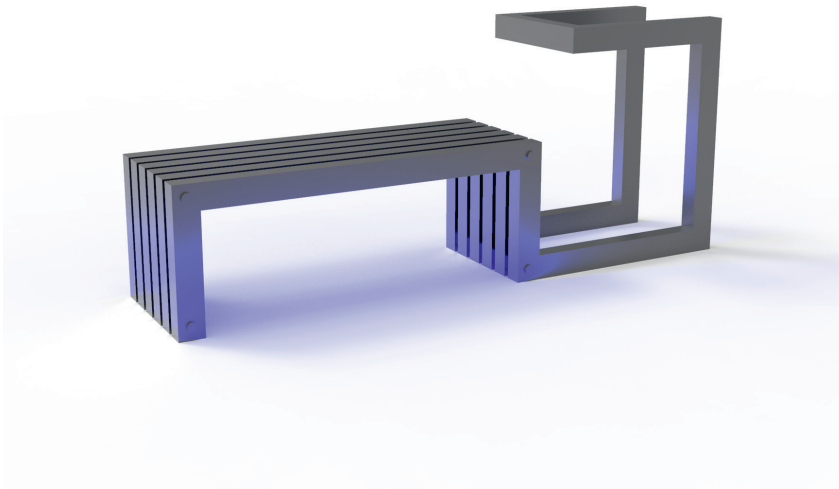

ALU BENCH

Aluminum bench with RGBW lighting from below. The product is available in any color from the RAL palette. Bench size can be made to order. Available additional elements such as a trash bin, ashtray, etc. The bench fits perfectly with the H-Light luminaire.

Mounting:	Directly on the ground
Body material:	Aluminium
Colour:	Standard gray RAL 9006, other RAL colours on request (please add RAL code after index number)
LED module:	RGBW LED stripes
Colour temperature:	RGBW, other on request
Colour Rendering Index (CRI):	>80 in standard
Driver:	Electronic driver with remote colour controller
Emergency unit:	N/A
Movement sensor:	N/A
Daylight control sensor:	N/A
Operating temperature range:	- 20°C ... +40°C
IP Class:	IP65
Power:	220-240V 50/60Hz
Lighting direction:	Direct lighting
Reflector type:	N/A
Light distribution:	Symmetric
Diffusor:	Clear acrylic diffusor
General data:	5 Years standard warranty

Wattage of products may vary due to constant LED efficacy improvements. Luminous flux & Luminaire Power tolerance +/- 10%.

System power consumption (LED module & driver) depends on components used

Efficacy depends on type of LED's, electronics, optics and diffusor and may differ from shown in our data pages. Most up to date information can be found in our lighting data file database.

Index no.	Net lumen output [lm]	Gross lumen output [lm]	Efficacy [lm/W]	Power [W]	Colour temp. [K]	CRI	Lifetime [H]	MacAdam [SDCM]	Weight [kg]
7189.1400/830	1400	1400	88	16	3000	Ra > 80	30.000	4	49,00
7189.1400/840	1400	1400	88	16	4000	Ra > 80	30.000	4	49,00
7189.600/RGB	600	600	25	24	RGB	Ra > 80	30.000	4	49,00