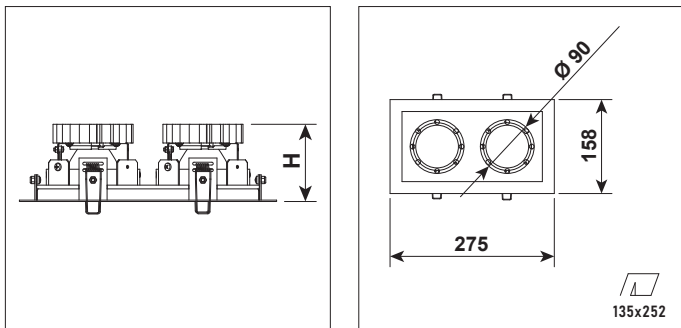

Drawing

Energy saving MasterConnect wireless lighting control system with daylight and movement detection technology on request.

MC control

Zigbee

Bluetooth

Different lumen output or wattage available on request

All other technical features such as: Luminaire Efficacy, LOR, Lumen maintenance L/B etc. available in our pricelist

Wattage of products may vary due to constant LED efficacy improvements. Luminous flux & Luminaire Power tolerance +/- 10%.

System power consumption (LED module & driver) depends on components used

Efficacy depends on type of LED's, electronics, optics and diffuser and may differ from shown in our data pages. Most up to date information can be found in our lighting data file database.