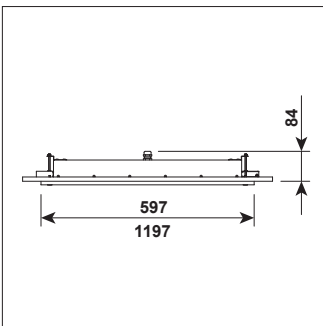

Drawing

Energy saving MasterConnect wireless lighting control system with daylight and movement detection technology on request.