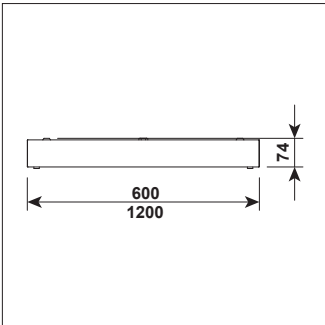

Drawing

Energy saving MasterConnect wireless lighting control system with daylight and movement detection technology on request.