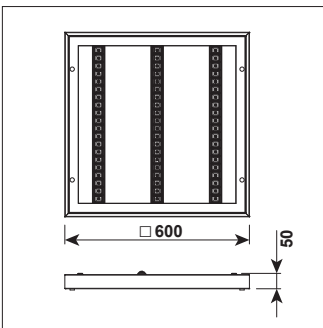

Drawing

Energy saving MasterConnect wireless lighting control system with daylight and movement detection technology on request.