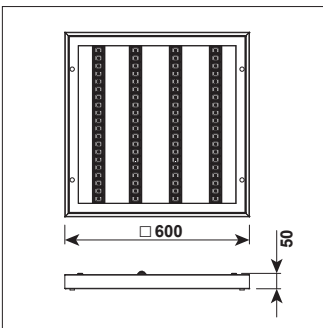

Drawing

Energy saving MasterConnect wireless lighting control system with daylight and movement detection technology on request.