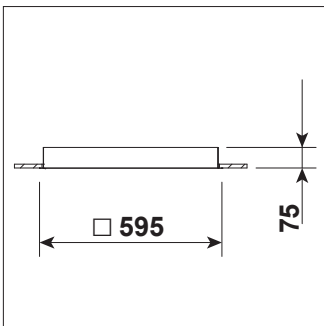

Drawing

Different lumen output or wattage available on request
All other technical features such as: Luminaire Efficacy, LOR, Lumen maintenance L/B etc. available in our pricelist

Wattage of products may vary due to constant LED efficacy improvements. Luminous flux & Luminaire Power tolerance +/- 10%.

System power consumption (LED module & driver) depends on components used

Efficacy depends on type of LED's, electronics, optics and diffuser and may differ from shown in our data pages. Most up to date information can be found in our lighting data file database.

Energy saving EasyAir daylight and movement detection technology on request

Energy saving MasterConnect wireless lighting control system with daylight and movement detection technology on request.