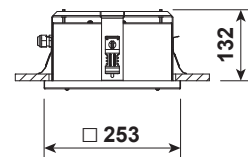

Wattage of products may vary due to constant LED efficacy improvements. Luminous flux & Luminaire Power tolerance +/- 10%.

System power consumption (LED module & driver) depends on components used

Index no.	Lumen output [lm]	Power [W]	Colour temp. [K]	CRI	Lifetime [H]	Warranty [Years]	MacAdam [SDCM]	Weight [kg]
With integrated AC driver								
6529.1100/830	1100	10	3000	Ra > 80	50.000	5	3	2,50
6529.1100/840	1100	10	4000	Ra > 80	50.000	5	3	2,50
6529.2000/830	2000	18	3000	Ra > 80	50.000	5	3	2,50
6529.2000/840	2000	18	4000	Ra > 80	50.000	5	3	2,50
6529.3000/830	3000	27	3000	Ra > 80	50.000	5	3	2,50
6529.3000/840	3000	27	4000	Ra > 80	50.000	5	3	2,50
With AC/DC driver								
6617.1100/830	1100	12	3000	Ra > 80	50.000	5	3	2,80
6617.1100/840	1100	12	4000	Ra > 80	50.000	5	3	2,80
6617.2000/830	2000	20	3000	Ra > 80	50.000	5	3	2,80
6617.2000/840	2000	20	4000	Ra > 80	50.000	5	3	2,80
6617.3200/830	3200	31	3000	Ra > 80	50.000	5	3	2,80
6617.3200/840	3200	31	4000	Ra > 80	50.000	5	3	2,80