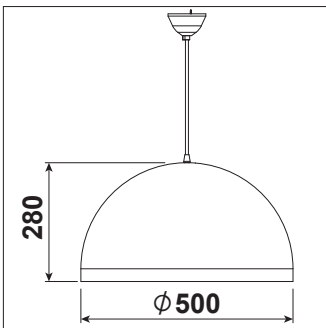

GLOBO 500 XC

Pendant LED luminaire with EasyAir daylight&presence lighting control system.

Mounting:	Suspended on 1,5m long suspension
Body material:	Steel and aluminium
Colour:	Standard White RAL 9016, other RAL colours on request (please add RAL colour after index number)
LED module:	Signify (Philips), Osram, Tridonic or equivalent LED module included
Colour temperature:	3000K or 4000K, other on request
Colour Rendering Index (CRI):	>80 in standard, other on request
Driver:	Xitanium SR
Emergency unit:	On request
Movement sensor:	EasyAir sensor included
Daylight control sensor:	EasyAir sensor included
Operating temperature range:	0°C ... +40°C
IP Class:	IP20 in standard, IP44 on request
Power:	220-240V 50/60Hz
Lighting direction:	Direct
Light distribution:	Symmetric
Diffuser:	OP (Opal), MP (Microprismatic), MP19 (Microprismatic with UGR<19)
General data:	5 Years standard warranty

Drawing

Energy saving EasyAir daylight and movement detection technology inside

Zigbee Bluetooth

Available versions

GLOBO 500 XC

Product code	Product name	Gross Lumen [lm]	Nett Lumen [lm]	Power [W]	Efficacy [lm/W]	Colour temperature [K]	Length [mm]	Height [mm]	Nett Weight [kg]
Suspended luminaire, light down									
50.01100.83.XC.OP	GLOBO 500 XC/5500lm/830/XC/OP	5500	4428	35	127	3000	Ø 500	280	4,9
50.01100.84.XC.OP	GLOBO 500 XC/5500lm/840/XC/OP	5500	4428	35	127	4000	Ø 500	280	4,9
50.01100.83.XC.MP	GLOBO 500 XC/5500lm/830/XC/MP	5500	4125	35	118	3000	Ø 500	280	4,9
50.01100.84.XC.MP	GLOBO 500 XC/5500lm/840/XC/MP	5500	4125	35	118	4000	Ø 500	280	4,9
50.01100.83.XC.MP19	GLOBO 500 XC/5500lm/830/XC/MP19	5500	4125	35	118	3000	Ø 500	280	4,9
50.01100.84.XC.MP19	GLOBO 500 XC/5500lm/840/XC/MP19	5500	4125	35	118	4000	Ø 500	280	4,9