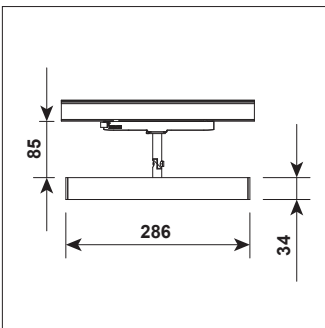

Drawing

Energy saving MasterConnect wireless lighting control system with daylight and movement detection technology on request.