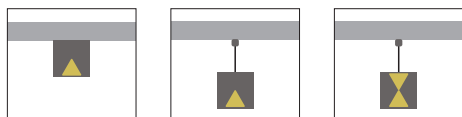

Available versions

LINEA