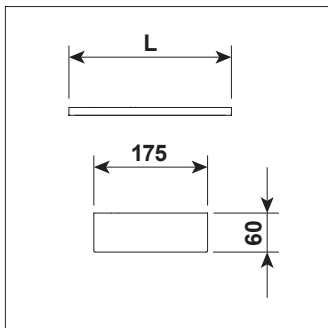

Drawing

Energy saving MasterConnect wireless lighting control system with daylight and movement detection technology on request.

Different lumen output or wattage available on request

All other technical features such as: Luminaire Efficacy, LOR, Lumen maintenance L/B etc. available in our pricelist

Wattage of products may vary due to constant LED efficacy improvements. Luminous flux & Luminaire Power tolerance +/- 10%.

System power consumption (LED module & driver) depends on components used

Efficacy depends on type of LED's, electronics, optics and diffuser and may differ from shown in our data pages. Most up to date information can be found in our lighting data file database.