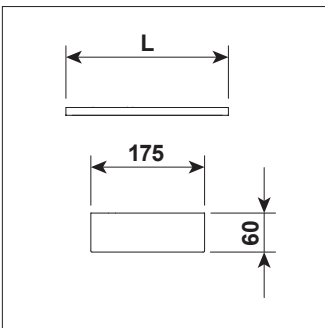

Drawing

Energy saving MasterConnect wireless lighting control system with daylight and movement detection technology on request.