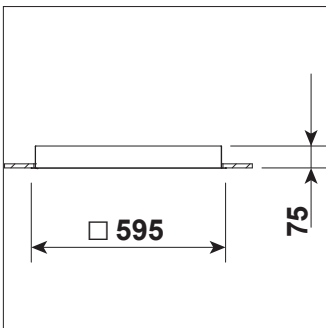

Drawing

Different lumen output or wattage available on request

All other technical features such as: Luminaire Efficacy, LOR, Lumen maintenance L/B etc. available in our pricelist

Wattage of products may vary due to constant LED efficacy improvements. Luminous flux & Luminaire Power tolerance +/- 10%.

System power consumption (LED module & driver) depends on components used

Efficacy depends on type of LED's, electronics, optics and diffuser and may differ from shown in our data pages. Most up to date information can be found in our lighting data file database.

Energy saving EasyAir daylight and movement detection technology on request

Energy saving MasterConnect wireless lighting control system with daylight and movement detection technology on request.