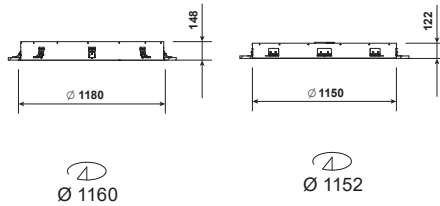

PLAFO 1150 RE LED

Index no.	Net lumen output [lm]	Gross lumen output [lm]	Efficacy [lm/W]	Power [W]	Colour temp. [K]	CRI	Lifetime [H]	MacAdam [SDCM]	Weight [kg]
Standard with trim									
6579.21000/830	18000	21000	133	135	3000	Ra > 80	50.000	3	15,00
6579.21000/840	18000	21000	133	135	4000	Ra > 80	50.000	3	15,00
Trimless version									
6580.21000/830	18000	21000	133	135	3000	Ra > 80	50.000	3	15,00
6580.21000/840	18000	21000	133	135	4000	Ra > 80	50.000	3	15,00

Recessed LED downlight for installation in suspended ceilings.

- Mounting:** Ceiling recessed with visible trim index nr. 6579 or trimless version - index nr. 6580, mounting brackets included
- Body material:** Steel and aluminium
- Colour:** Standard White RAL 9016, other RAL colours on request (please add RAL colour after index number)
- LED module:** Signify (Philips), Osram, Tridonic or equivalent LED module included
- Colour temperature:** 3000K or 4000K
- Colour Rendering Index (CRI)** >80 in standard
- Driver:** Electronic driver in standard, DALI on request
- Emergency unit:** On request - Standard or DALI 3 hour emergency unit
- Movement sensor:** on request
- Daylight control sensor:** on request
- Operating temperature range:** 0°C ... +40°C
- IP Class:** IP20 in standard, IP44 on request
- Power:** 220-240V 50/60Hz
- Lighting direction:** Direct lighting
- Reflector type:** Aluminium white
- Light distribution:** Symmetric
- Diffuser:** [WD] white opalic in standard, Microprismatic [MPR] on request
- General data:** 5 Years standard warranty