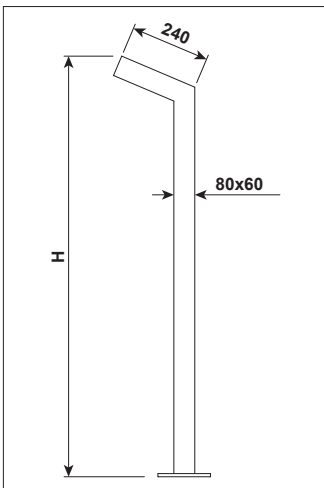

Different lumen output or wattage available on request

All other technical features such as: Luminaire Efficacy, LOR, Lumen maintenance L/B etc. available in our pricelist

Wattage of products may vary due to constant LED efficacy improvements. Luminous flux & Luminaire Power tolerance +/- 10%.

Drawing

Available versions

POLALT 80

Product code	Product name	Gross Lumen [lm]	Nett Lumen [lm]	Power [W]	Efficacy [lm/W]	Colour temperature [K]	Length [mm]	Width [mm]	Height [mm]	Nett Weight [kg]	
Luminaire made of 80 x 60 mm aluminium profile, 1 x 113 deg. angled lighting head LED linear lightsource, opalic diffuser, mounting foot 180 x 200 mm											
70.00010.83.E.OP	POLALT 80/900 1300lm/830/E/OP	1300	900	9	100	3000	60	80	900	4,5	
70.00010.84.E.OP	POLALT 80/900 1300lm/840/E/OP	1300	900	9	100	4000	60	80	900	4,5	
70.00015.83.E.OP	POLALT 80/1300 1300lm/830/E/OP	1300	900	9	100	3000	60	80	1300	5,6	
70.00015.84.E.OP	POLALT 80/1300 1300lm/840/E/OP	1300	900	9	100	4000	60	80	1300	5,6	
70.00020.83.E.OP	POLALT 80/1600 1300lm/830/E/OP	1300	900	9	100	3000	60	80	1600	7,2	
70.00020.84.E.OP	POLALT 80/1600 1300lm/840/E/OP	1300	900	9	100	4000	60	80	1600	7,2	
70.00022.83.E.OP	POLALT 80/2500 1300lm/830/E/OP	1300	900	9	100	3000	60	80	2500	10,5	
70.00022.84.E.OP	POLALT 80/2500 1300lm/840/E/OP	1300	900	9	100	4000	60	80	2500	10,5	