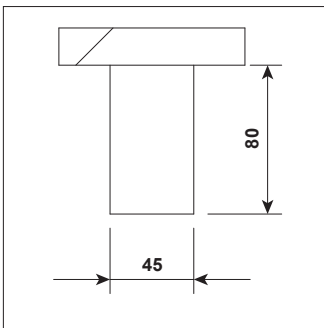

Drawing

Energy saving MasterConnect wireless lighting control system with daylight and movement detection technology on request.

Available versions

PROFI 45 BIO UP

Product code	Product name	Gross Lumen [lm]	Nett Lumen [lm]	Power [W]	Efficacy [lm/W]	Colour temperature [K]	Length [mm]	Width [mm]	Height [mm]
Ceiling mounted luminaire with selection of lenses (suspended version on request) and special BIO UP LED modules by Signify									
10.01620.TWBUP.DT8.55.LNS	PROFI 45 BIO UP/3140lm/TWBUP/DT8/55/LNS	3140	2512	24	105	2700-5000	1130	45	80
10.01620.TWBUP.DT8.70.LNS	PROFI 45 BIO UP/3140lm/TWBUP/DT8/70/LNS	3140	2512	24	105	2700-5000	1130	45	80