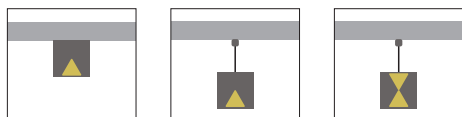

Available versions

PROLINE 60 LVR

Product code	Product name	Gross Lumen [lm]	Nett Lumen [lm]	Power [W]	Efficacy [lm/W]	Colour temperature [K]	Length [mm]	Width [mm]	Height [mm]	Nett Weight [kg]
PROFILE Type S DN (single bar) light down, ceiling mounted or suspended (suspension set to be ordered separately, end caps included)										
10.00310.83.E.ML	PROLINE 60 LVR S DN 4400 lm/830/E/ML	4400	3300	26	127	3000	1150	60	80	3,5
10.00310.84.E.ML	PROLINE 60 LVR S DN 4400 lm/840/E/ML	4400	3300	26	127	4000	1150	60	80	3,5
10.00311.83.E.ML	PROLINE 60 LVR S DN 5500 lm/830/E/ML	5500	4125	33	125	3000	1430	60	80	4,2
10.00311.84.E.ML	PROLINE 60 LVR S DN 5500 lm/840/E/ML	5500	4125	33	125	4000	1430	60	80	4,2
10.00312.83.E.ML	PROLINE 60 LVR S DN 8800 lm/830/E/ML	8800	6600	52	127	3000	2274	60	80	6,8
10.00312.84.E.ML	PROLINE 60 LVR S DN 8800 lm/840/E/ML	8800	6600	52	127	4000	2274	60	80	6,8
10.00313.83.E.ML	PROLINE 60 LVR S DN 11000 lm/830/E/ML	11000	8250	64	129	3000	2830	60	80	8,5
10.00313.84.E.ML	PROLINE 60 LVR S DN 11000 lm/840/E/ML	11000	8250	64	129	4000	2830	60	80	8,5
PROFILE Type S UP/DN (single bar) light up/down - suspended version only (suspension set to be ordered separately, end caps included)										
10.00315.83.E.ML	PROLINE 60 LVR S UP/DN 7700 lm/830/E/ML	7700	5390	46	117	3000	1150	60	80	3,5
10.00315.84.E.ML	PROLINE 60 LVR S UP/DN 7700 lm/840/E/ML	7700	5390	46	117	4000	1150	60	80	3,5
10.00316.83.E.ML	PROLINE 60 LVR S UP/DN 9900 lm/830/E/ML	9900	6930	58	119	3000	1430	60	80	4,2
10.00316.84.E.ML	PROLINE 60 LVR S UP/DN 9900 lm/840/E/ML	9900	6930	58	119	4000	1430	60	80	4,2
10.00317.83.E.ML	PROLINE 60 LVR S UP/DN 16500 lm/830/E/ML	16500	11550	91	118	3000	2274	60	80	6,8
10.00317.84.E.ML	PROLINE 60 LVR S UP/DN 16500 lm/840/E/ML	16500	11550	91	118	4000	2274	60	80	6,8
10.00318.83.E.ML	PROLINE 60 LVR S UP/DN 20900 lm/830/E/ML	20900	14630	104	118	3000	2830	60	80	8,5
10.00318.84.E.ML	PROLINE 60 LVR S UP/DN 20900 lm/840/E/ML	20900	14630	104	118	4000	2830	60	80	8,5

PROLINE 60 LVR EXTRAS

Product code	Product name
Accessories	
90.00106.15	Suspension set for PROLINE 45/60 - 1,5 m long steel wire (1 piece)
90.00101.15	Transparent 1,5m long 3 core power cable, ceiling cup included
90.00102.15	Transparent 1,5m long 5 core power cable, ceiling cup included