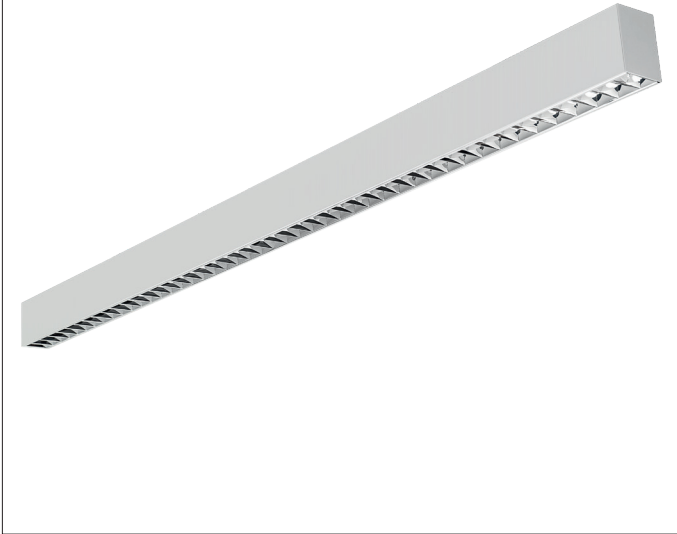

PROLINE 60 LVR

Surface mounted or suspended LED luminaire with direct or direct/indirect lighting. All accessories such as suspension wires or power cables should be ordered separately both for standalone profiles or lighting systems. Bespoke lengths of lighting lines available on request.

Mounting:	Directly on the surface, suspended
Body material:	Aluminium profile
Colour:	Standard White RAL 9016, other RAL colours on request (please add RAL colour after index number)
LED module:	Signify (Philips), Osram, Tridonic or equivalent LED module included
Colour temperature:	3000/4000K, other on request
Colour Rendering Index (CRI):	>80 in standard, other on request
Diffuser:	Parabolic louver
Driver:	EVG/DALI on request
Emergency unit:	On request
Movement sensor:	On request
Daylight control sensor:	On request
Operating temperature range:	0°C ... +40°C
IP Class:	IP20 in standard, IP44 on request
Power:	220-240V 50/60Hz
Lighting direction:	Direct or direct/indirect lighting
Light distribution:	Symmetric
General data:	5 Years standard warranty

Accessories

Suspension set for PROLINE 60 - steel wire 1,5 m

3 core transparent power feed, 1,5 m including ceiling base

5 core transparent power feed, 1,5 m including ceiling base

Direct/indirect version - UP/DN