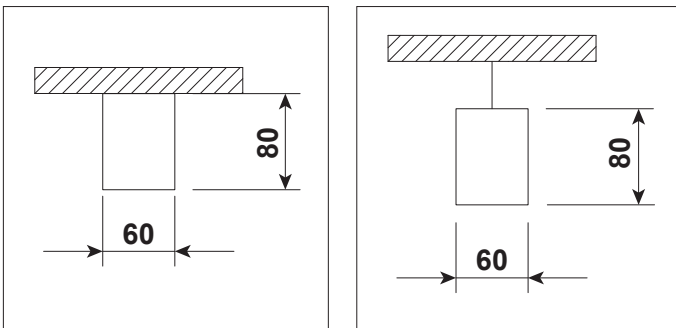

Drawing

Different lumen output or wattage available on request

All other technical features such as: Luminaire Efficacy, LOR, Lumen maintenance L/B etc. available in our pricelist

Wattage of products may vary due to constant LED efficacy improvements. Luminous flux & Luminaire Power tolerance +/- 10%.

System power consumption (LED module & driver) depends on components used

Efficacy depends on type of LED's, electronics, optics and diffuser and may differ from shown in our data pages. Most up to date information can be found in our lighting data file database.

Energy saving MasterConnect wireless lighting control system with daylight and movement detection technology on request.