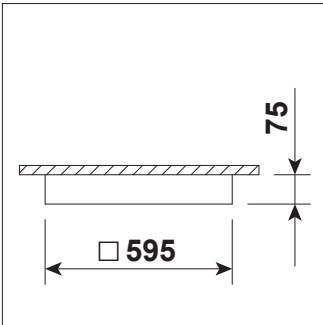

Drawing

Different lumen output or wattage available on request

All other technical features such as: Luminaire Efficacy, LOR, Lumen maintenance L/B etc. available in our pricelist

Wattage of products may vary due to constant LED efficacy improvements. Luminous flux & Luminaire Power tolerance +/- 10%.

System power consumption (LED module & driver) depends on components used

Efficacy depends on type of LED's, electronics, optics and diffuser and may differ from shown in our data pages. Most up to date information can be found in our lighting data file database.

Energy saving EasyAir daylight and movement detection technology on request

Energy saving MasterConnect wireless lighting control system with daylight and movement detection technology on request.