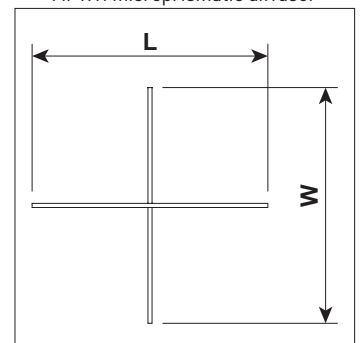

MP19H microprismatic diffusor

Basic dimensions