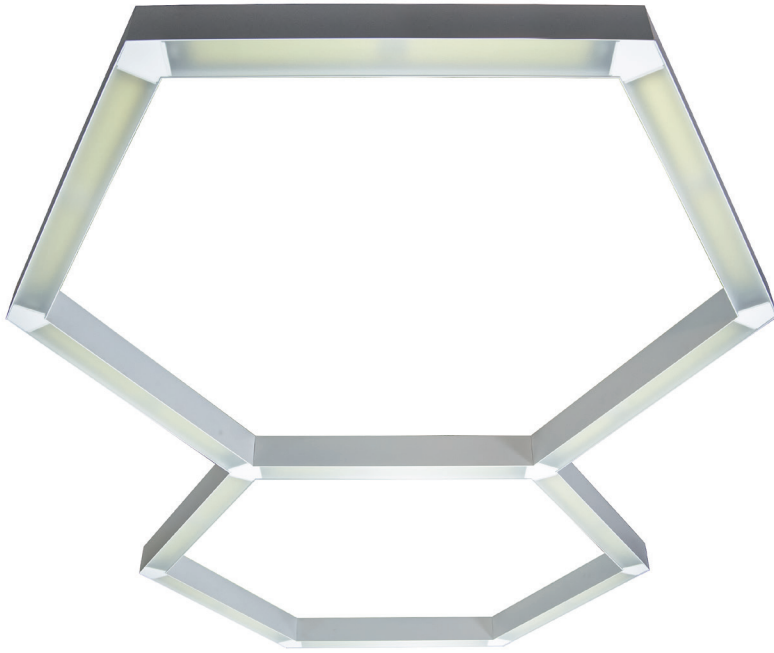

## PROFI 60 HEXA SYSTEM

Suspended Hexagonal lighting system available in Single (Hexa 1) or Double (Hexa 2) sections, which can be connected together into lighting systems

<b>Mounting:</b>	Suspended, standard 1,5 m steel wire suspensions included
<b>Body material:</b>	Aluminium profile
<b>Colour:</b>	Standard Gray 9006, other RAL colours on request ( please add RAL code after index number )
<b>LED module:</b>	Philips / Osram or Tridonic LED module included
<b>Colour temperature:</b>	3000K or 4000K
<b>Colour Rendering Index (CRI)</b>	>80 in standard , other on request
<b>Driver:</b>	Electronic driver in standard, DALI on request
<b>Emergency unit:</b>	on request - Standard or DALI 3 hour emergency unit
<b>Movement sensor:</b>	on request
<b>Daylight control sensor:</b>	on request
<b>Operating temperature range:</b>	0°C ... +40°C
<b>IP Class:</b>	IP20
<b>Power:</b>	220-240V 50/60Hz
<b>Lighting direction:</b>	Direct
<b>Reflector type:</b>	aluminium white
<b>Light distribution:</b>	Symmetric
<b>Diffuser:</b>	White acrylic diffuser [WD] in standard, acrylic frosted [AC], microprismatic [MPR] or any other on request.
<b>General data:</b>	5 Years standard warranty