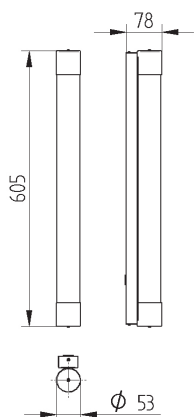

TM LOW

Wall mounted luminaire for T5 linear lamp. Body is made of steel, aluminium and acrylic tube. All RAL colours are available.

Index no.	Lamp	Weight	Socket
0000-002806.114E	EVG, 1x14 W T5	1,50 kg	G5
0000-002806.124E	EVG, 1x24 W T5	1,50 kg	G5

IP44 230 V
50 Hz