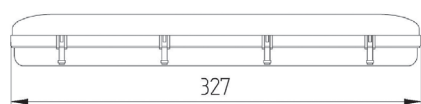

WAWEL 1

Hermetic emergency lighting fitting with the protection level IP65, made of polycarbonate (PC). Designed to lighten evacuation routes in public buildings. During emergency operation, light source operates with reduced luminous flux.