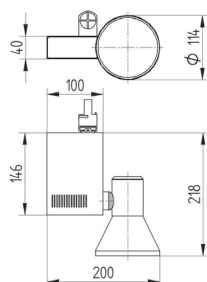

DT-SPOT

Track mounted spot lamp for CDM-T lamp. Body is made of steel and aluminium. All RAL colours are available. Glass filters for exposition of meat, fish, bread, cheese and vegetables are available on request.

Index no.	Lamp	Weight	Socket
0000-003268.135E	EVG, 1x35W CDM-T	1,24 kg	G12
0000-003268.150E	EVG, 1x50W CDM-T	1,24 kg	G12
0000-003268.170E	EVG, 1x70W CDM-T	1,24 kg	G12

IP20 230 V
50 Hz