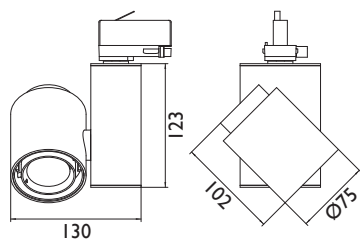

IMO LED MINI

Track mounted LED spot lamp. Body is made of steel and aluminium and it is available in all RAL colours. Light source - Philips, Osram or Tridonic LED module. Standard EVG ballast. High quality, energy efficient white LED light with CRI 80 and more.

Applications:

- Retail: shop windows, wall - washing, accent and display lighting
- Hospitality: lobbies, reception areas
- Recreation: museums, galleries, theatres

Index no.	Lumen output	Wattage	Colour temp.	Colour rendering index	Lifetime	Weight
004994.2000/827	2000 lm	16 W	2700 K	Ra > 80	50.000 h	1,10 kg
004994.2000/830	2000 lm	15 W	3000 K	Ra > 80	50.000 h	1,10 kg
004994.2000/840	2000 lm	14 W	4000 K	Ra > 80	50.000 h	1,10 kg
004994.3000/827	3000 lm	24 W	2700 K	Ra > 80	50.000 h	1,10 kg
004994.3000/830	3000 lm	23 W	3000 K	Ra > 80	50.000 h	1,10 kg
004994.3000/840	3000 lm	21 W	4000 K	Ra > 80	50.000 h	1,10 kg
004994.2000/927	2000 lm	19 W	2700 K	Ra > 90	50.000 h	1,10 kg
004994.2000/930	2000 lm	19 W	3000 K	Ra > 90	50.000 h	1,10 kg
004994.2000/940	2000 lm	17 W	4000 K	Ra > 90	50.000 h	1,10 kg
004994.3000/927	3000 lm	28 W	2700 K	Ra > 90	50.000 h	1,10 kg
004994.3000/930	3000 lm	28 W	3000 K	Ra > 90	50.000 h	1,10 kg
004994.3000/940	3000 lm	25 W	4000 K	Ra > 90	50.000 h	1,10 kg
004994.3000/930CW	3000 lm	34 W	3000 K	Ra > 90	50.000 h	1,10 kg