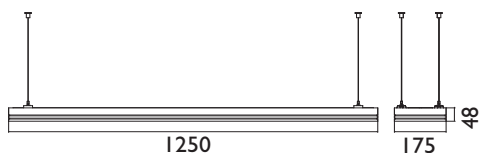

Pendent, direct LED luminaire. Light source - Philips, Osram or Tridonic LED module. Standard EVG ballast, DALI or Touch Dali version on request. Body is made of aluminium profile and available in all RAL colours. This luminaire can be connected in long lighting lines.

We can prepare it in different lengths and shapes on request. Standard length of suspension set - 1,5 meter.

High quality, energy efficient white LED light with CRI 80.

Perfect replacement for conventional T5 luminaires in:

- Offices
- Public buildings
- Hotel lobbies and receptions
- Retail