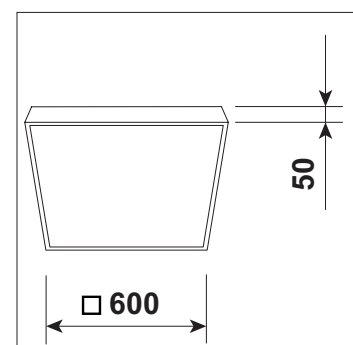

CLIN 600 SURF OP

Mounting:	Surface mounting
Body material:	Steel and aluminium
Colour:	Standard white RAL 9003, other RAL colours on request
Lumen output:	Standard up to 5000 lm, any other on request
LED module:	Signify (Philips), Tridonic or equivalent SMD LED modules
Colour temperature:	3000/4000K/2700-6500K TunableWhite, other on request
Colour Rendering:	CRI>80 in standard, other on request
Driver:	EVG on-off/DALI/TW DT8, other on request
Wireless control:	On request
Daylight/Occupancy sensor:	On request
Emergency unit:	On request
Operating temperature range:	0°C ... +35°C
IP Class:	IP65 in standard
Power:	220-240V 50/60Hz
Lighting direction:	Direct lighting
Light distribution:	Symmetric
Optics:	White reflector
Beam angle:	All types available in our LDT file database
Diffuser:	Clear glass with opal acrylic
Warranty:	5 Years standard warranty

CLIN 600 SURF OP surface mounted luminaire

All current index numbers, lumen outputs, power consumption and many other technical information are available in our 2024 pricelist.

Basic dimensions