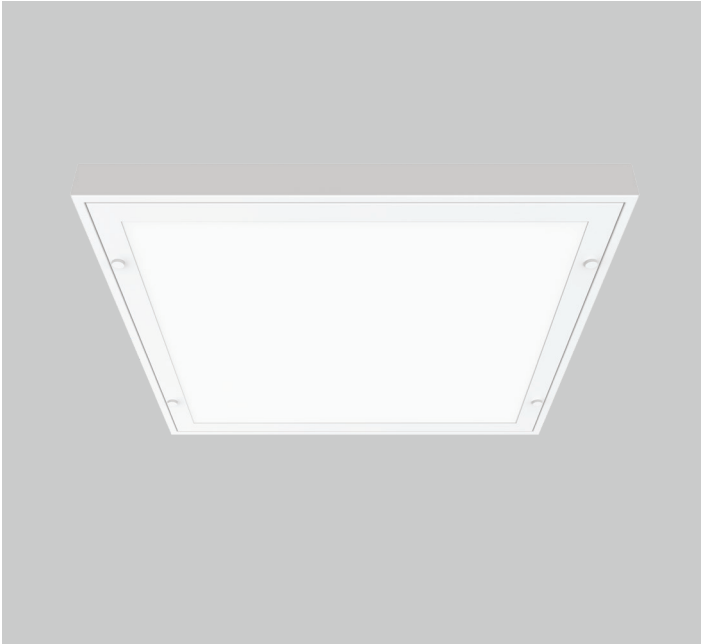

CLIN 600 SURF OP

Product code	Product name	Gross Lumen [lm]	Nett Lumen [lm]	Power [W]	Efficacy [lm/W]	Colour temperature [K]	Optics	Length [mm]	Width [mm]	Height [mm]	Nett Weight [kg]
Surface mounted luminaire with opatic glass diffuser											
12.00160.83.E.OP.CG	CLIN 600 SURF OP / 5000lm / 830 / E / OP / CG	5000	4250	30	142	3000	Symmetrical	600	600	75	7
12.00160.84.E.OP.CG	CLIN 600 SURF OP / 5000lm / 840 / E / OP / CG	5000	4250	30	142	4000	Symmetrical	600	600	75	7