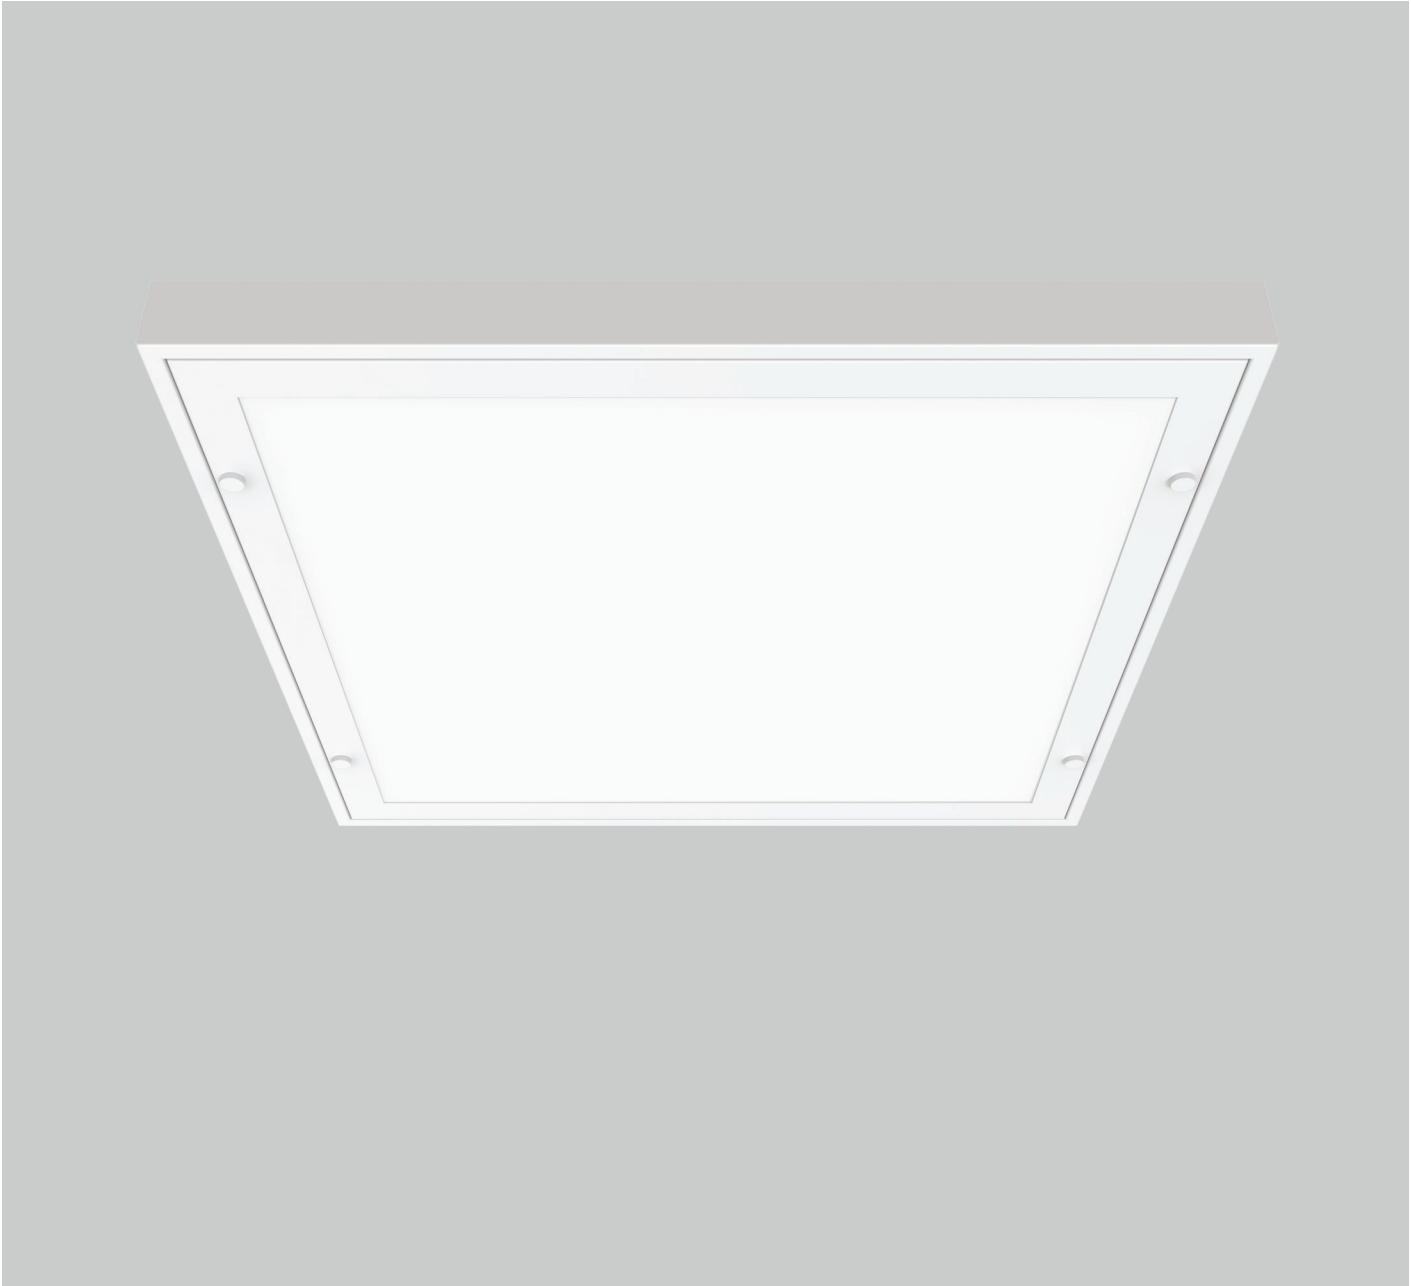

# CLIN 600 SURF OP

Square surface mounted cleanroom luminaire. Diffusor-opal acrylic and clear tempered glass. Top quality SMD LED modules with colour consistency MacAdams 3, extensive portfolio of lumen ranges, CCTs and spectra. Variety of drivers: standard EVG on/off, DALI, TW DT8 on request. Mounting on any type of ceiling. Body is made of aluminium and steel. Standard colour RAL 9003M antibacterial paint, other colours on request. Variety of lumen outputs and drivers allows to use this luminaire in different types of lighting projects.

# CLIN 600 SURF OP

<b>Mounting:</b>	Surface mounting
<b>Body material:</b>	Steel and aluminium
<b>Colour:</b>	Standard white RAL 9003, other RAL colours on request
<b>Lumen output:</b>	Standard up to 5000 lm, any other on request
<b>LED module:</b>	Signify (Philips), Tridonic or equivalent SMD LED modules
<b>Colour temperature:</b>	3000/4000K/2700-6500K TunableWhite, other on request
<b>Colour Rendering:</b>	CRI>80 in standard, other on request
<b>Driver:</b>	EVG on-off/DALI/TW DT8, other on request
<b>Wireless control:</b>	On request
<b>Daylight/Occupancy sensor:</b>	On request
<b>Emergency unit:</b>	On request
<b>Operating temperature range:</b>	0°C ... +35°C
<b>IP Class:</b>	IP65 in standard
<b>Power:</b>	220-240V 50/60Hz
<b>Lighting direction:</b>	Direct lighting
<b>Light distribution:</b>	Symmetric
<b>Optics:</b>	White reflector
<b>Beam angle:</b>	All types available in our LDT file database
<b>Diffuser:</b>	Clear glass with opal acrylic
<b>Warranty:</b>	5 Years standard warranty